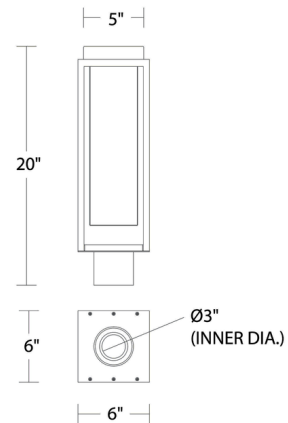

Shown in black / white