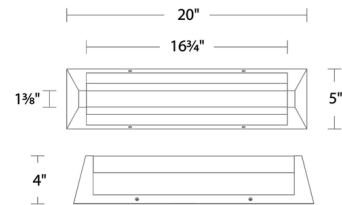

Shown in aged brass / white