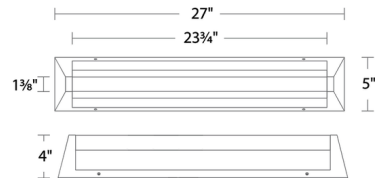

Lightology

lightology.com
866-954-4489
06-04-26

Project: _____

Company: _____

Location: _____ Fixture Type: _____

SPEC #: **MFR1459438**

Approved On: _____ Approved By: _____

Swale Color-Select Bathroom Vanity Light By Modern Forms

Description

The Swale Bathroom Vanity Light has a distinctive industrial silhouette with modern, clean lines. A triangular base is fitted with mitered glass channel, providing soft, even illumination. Mount the light horizontally or vertically as desired. This sconce comes pre-set to the color temperature ordered and can be adjusted to 2700K, 3000K, 3500K, or 4000K using a switch in the canopy. It is dimmable with a TRIAC or ELV dimmer.

Specifications

COLOR . . . . . White
BODY FINISH . . . . . Aged Brass
WATTAGE 20.2W
DIMMER . . . . . Low Voltage Electronic
DIMENSIONS . . . . . 20"W x 5"H x 4"D
INTEGRATED LED MODULE . . . . . 1 x LED/20.2W/120-277V LED
COUNTRY OF ORIGIN . . . . . China

Technical Information

LAMP LIFE . . . . . 54000 hours
COLOR RENDERING . . . . . 90 CRI
LAMP COLOR . . . . . CCT Select
LUMENS/WATT 76.34
LUMINOUS FLUX . . . . . 1542 lumens

Shown in aged brass / white

CLICK TO VIEW PRODUCT

Notes: