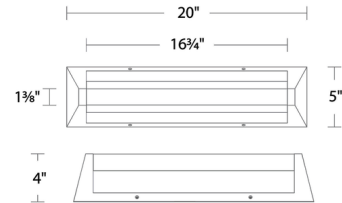

Shown in aged brass / white