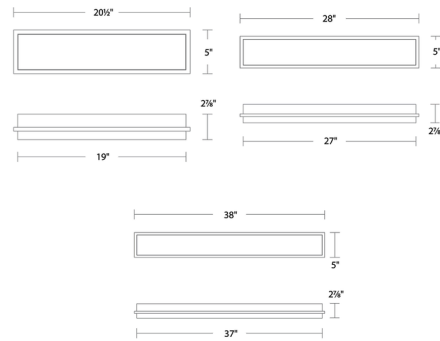

Lightology

lightology.com
866-954-4489
04-22-26

Project: _____

Company: _____

Location: _____ Fixture Type: _____

SPEC #: **MFR1459470**

Approved On: _____ Approved By: _____

Ice Bar Color-Select Bathroom Vanity Light By Modern Forms

Description

Like its namesake, the Ice Bar Bathroom Vanity Light features an eye-catching sleek silhouette with a clear outer layer and inner frosted center. The etched glass interior adds depth and creates a glowing rectangle of soft illumination. Fixture comes preprogram at ordered LED color and color selectable LED options at installation include 2700K, 3000K, 3500K, and 4000K. Install vertically or horizontally.

Specifications

COLOR	Frost
BODY FINISH	Aged Brass
WATTAGE	41.7W
DIMMER	Low Voltage Electronic
DIMENSIONS	38"W x 5"H x 2.9"D
INTEGRATED LED MODULE	1 x LED/41.7W/120-277V LED
COUNTRY OF ORIGIN	China

Technical Information

LAMP LIFE	50000 hours
COLOR RENDERING	90 CRI
LAMP COLOR	3000K
LUMENS/WATT	56.62
LUMINOUS FLUX	2361 lumens

Notes:

Shown in aged brass / frost

CLICK TO VIEW PRODUCT