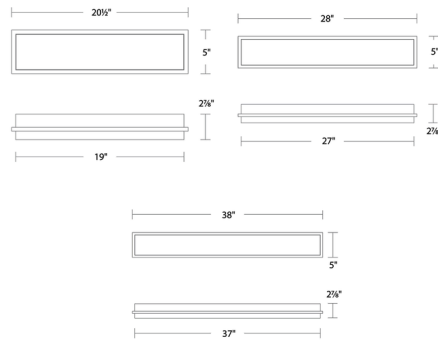

Lightology

lightology.com
866-954-4489
07-01-26

Project: _____

Company: _____

Location: _____ Fixture Type: _____

SPEC #: **MFR1459470**

Approved On: _____ Approved By: _____

Ice Bar Color-Select Bathroom Vanity Light By Modern Forms

Description

Like its namesake, the Ice Bar Bathroom Vanity Light features an eye-catching sleek silhouette with a clear outer layer and inner frosted center. The etched glass interior adds depth and creates a glowing rectangle of soft illumination. Fixture comes preprogram at ordered LED color and color selectable LED options at installation include 2700K, 3000K, 3500K, and 4000K. Install vertically or horizontally.

Specifications

COLOR	Frost
BODY FINISH	Aged Brass
WATTAGE	41.7W
DIMMER	Low Voltage Electronic
DIMENSIONS	38"W x 5"H x 2.9"D
INTEGRATED LED MODULE	1 x LED/41.7W/120-277V LED
COUNTRY OF ORIGIN	China

Technical Information

LAMP LIFE	50000 hours
COLOR RENDERING	90 CRI
LAMP COLOR	CCT Select
LUMENS/WATT	56.62
LUMINOUS FLUX	2361 lumens

Notes:

Shown in aged brass / frost

CLICK TO VIEW PRODUCT