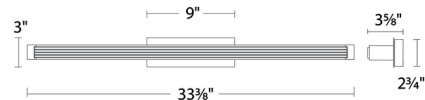

By Modern Forms

Description

The Skein Bathroom Vanity Light is bursting with glamorous sparkle. An linear bar of V-cut seedy crystal is supported by a metal frame and provides soft illumination. Mount either vertically or horizontally to suit your space.

Specifications

COLOR	Crystal
BODY FINISH	Brushed Nickel
WATTAGE	17.4W
DIMMER	Low Voltage Electronic
DIMENSIONS	27.13"W x 3"H x 3.63"D
INTEGRATED LED MODULE	1 x LED/17.4W/120V LED
COUNTRY OF ORIGIN	China

Technical Information

LAMP LIFE	50000 hours
COLOR RENDERING	90 CRI
LAMP COLOR	3000K
LUMENS/WATT	57.53
LUMINOUS FLUX	1001 lumens

Shown in brushed nickel / crystal

CLICK TO VIEW PRODUCT

Notes: