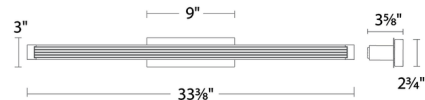

CLICK TO VIEW PRODUCT

Notes: