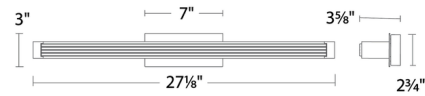

CLICK TO VIEW PRODUCT

Notes: