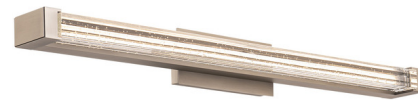

Lightology

lightology.com
866-954-4489
06-04-26

Project: _____

Company: _____

Location: _____ Fixture Type: _____

SPEC #: **MFR1459477**

Approved On: _____ Approved By: _____

Skein Bathroom Vanity Light

By Modern Forms

Description

The Skein Bathroom Vanity Light is bursting with glamorous sparkle. An linear bar of V-cut seedy crystal is supported by a metal frame and provides soft illumination. Mount either vertically or horizontally to suit your space.

Specifications

COLOR . . . . . Crystal
BODY FINISH . . . . . Brushed Nickel
WATTAGE 17.4W
DIMMER . . . . . Low Voltage Electronic
DIMENSIONS . . . . . 27.13"W x 3"H x 3.63"D
INTEGRATED LED MODULE . . . . . 1 x LED/17.4W/120V LED
COUNTRY OF ORIGIN . . . . . China

Technical Information

LAMP LIFE . . . . . 50000 hours
COLOR RENDERING . . . . . 90 CRI
LAMP COLOR 3000K
LUMENS/WATT 57.53
LUMINOUS FLUX . . . . . 1001 lumens

Shown in brushed nickel / crystal