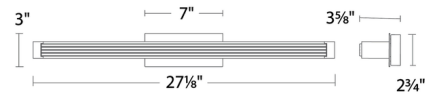

By Modern Forms

Description

The Skein Bathroom Vanity Light is bursting with glamorous sparkle. An linear bar of V-cut seedy crystal is supported by a metal frame and provides soft illumination. Mount either vertically or horizontally to suit your space.

Specifications

COLOR	Crystal
BODY FINISH	Brushed Nickel
WATTAGE	17.4W
DIMMER	Low Voltage Electronic
DIMENSIONS	27.13"W x 3"H x 3.63"D
INTEGRATED LED MODULE	1 x LED/17.4W/120V LED
COUNTRY OF ORIGIN	China

Technical Information

LAMP LIFE	50000 hours
COLOR RENDERING	90 CRI
LAMP COLOR	3000K
LUMENS/WATT	57.53
LUMINOUS FLUX	1001 lumens

Shown in brushed nickel / crystal

CLICK TO VIEW PRODUCT

Notes: