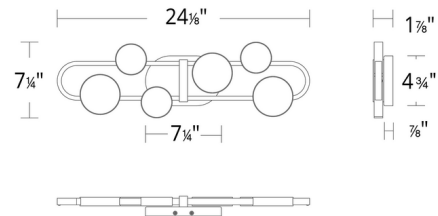

### Description

The Deco-inspired Tableau Bathroom Vanity Light features a playful arrangement of bubble-like discs. An oval ring provides a striking geometric base, supporting meticulously cut art glass shades that are beautifully illuminated by hidden LEDs. This sconce can be mounted vertically or horizontally. This fixture comes pre-set to the color temperature ordered and can be adjusted to 2700K, 3000K, 3500K, or 4000K using a switch in the canopy. It is dimmable with a TRIAC or ELV dimmer.

### Specifications

COLOR	White
BODY FINISH	Black
WATTAGE	19.2W
DIMMER	Low Voltage Electronic
DIMENSIONS	24.13"W x 7.25"H x 1.88"D
INTEGRATED LED MODULE	6 x LED/3.2W/120-277V LED
COUNTRY OF ORIGIN	China