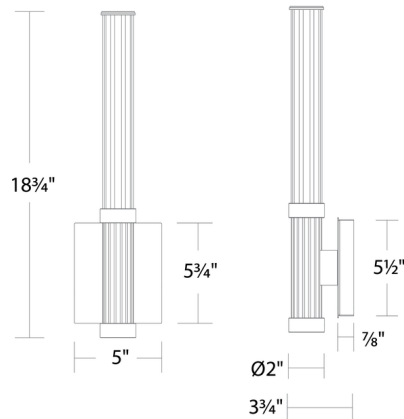

By Modern Forms

Description

An modern update to a classic candle sconce, the Ribeye Wall Light features a base supporting an illuminated rod of glass. An integrated LED in the base shines light up through the glass, creating a soft glow. As a final touch, both the glass and metal have matching grooves for added texture. Mount the light horizontally or vertically as desired.

Specifications

COLOR Clear
 BODY FINISH Aged Brass
 WATTAGE 10.3W
 DIMMER Low Voltage Electronic
 DIMENSIONS 5"W x 18.6"H x 3.75"D
 INTEGRATED LED MODULE 1 x LED/10.3W/120-277V LED
 COUNTRY OF ORIGIN China

Technical Information

LAMP LIFE 50000 hours
 COLOR RENDERING 90 CRI
 LAMP COLOR 3000K
 LUMENS/WATT 50.97
 LUMINOUS FLUX 525 lumens

Shown in aged brass / clear

CLICK TO VIEW PRODUCT

Notes: