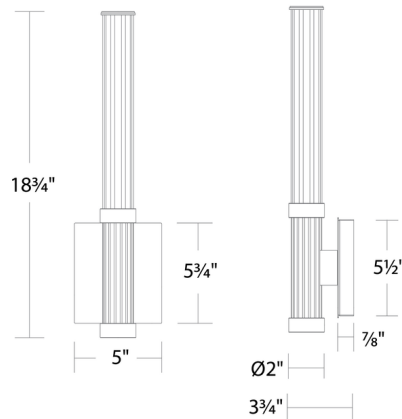

Description

An modern update to a classic candle sconce, the Ribeye Wall Light features a base supporting an illuminated rod of glass. An integrated LED in the base shines light up through the glass, creating a soft glow. As a final touch, both the glass and metal have matching grooves for added texture. Mount the light horizontally or vertically as desired.

Specifications

COLOR	Clear
BODY FINISH	Aged Brass
WATTAGE	10.3W
DIMMER	Low Voltage Electronic
DIMENSIONS	5"W x 18.6"H x 3.75"D
INTEGRATED LED MODULE	1 x LED/10.3W/120-277V LED
COUNTRY OF ORIGIN	China

Technical Information

LAMP LIFE	50000 hours
COLOR RENDERING	90 CRI
LAMP COLOR	3000K
LUMENS/WATT	50.97
LUMINOUS FLUX	525 lumens

Shown in aged brass / clear

CLICK TO VIEW PRODUCT

Notes: