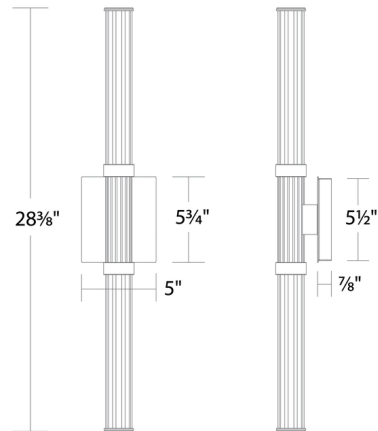

By Modern Forms

Description

An modern update to a classic candle sconce, the Ribeye Double Wall Light features a base supporting an illuminated rod of glass. An integrated LED in the base shines light up through the glass, creating a soft glow. As a final touch, both the glass and metal have matching grooves for added texture. Mount the light horizontally or vertically as desired.

Specifications

COLOR Clear
 BODY FINISH Brushed Nickel
 WATTAGE 27.6W
 DIMMER Low Voltage Electronic
 DIMENSIONS 5"W x 28.38"H x 3.75"D
 INTEGRATED LED MODULE 2 x LED/13.8W/120-277V LED
 COUNTRY OF ORIGIN China

Technical Information

LAMP LIFE 50000 hours
 COLOR RENDERING 90 CRI
 LAMP COLOR 3000K
 LUMENS/WATT 52.17
 LUMINOUS FLUX 720 lumens

Shown in brushed nickel / clear

CLICK TO VIEW PRODUCT

Notes: