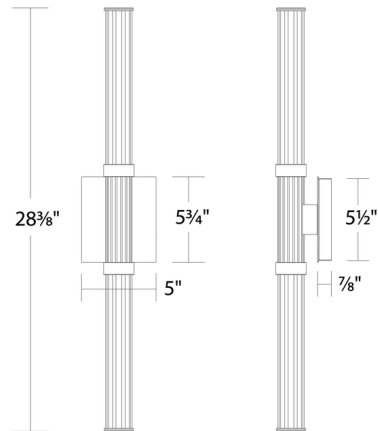

By Modern Forms

Description

An modern update to a classic candle sconce, the Ribeye Double Wall Light features a base supporting an illuminated rod of glass. An integrated LED in the base shines light up through the glass, creating a soft glow. As a final touch, both the glass and metal have matching grooves for added texture. Mount the light horizontally or vertically as desired.

Specifications

COLOR	Clear
BODY FINISH	Brushed Nickel
WATTAGE	27.6W
DIMMER	Low Voltage Electronic
DIMENSIONS	5"W x 28.38"H x 3.75"D
INTEGRATED LED MODULE	2 x LED/13.8W/120-277V LED
COUNTRY OF ORIGIN	China

Technical Information

LAMP LIFE	50000 hours
COLOR RENDERING	90 CRI
LAMP COLOR	3000K
LUMENS/WATT	52.17
LUMINOUS FLUX	720 lumens

Shown in brushed nickel / clear

CLICK TO VIEW PRODUCT

Notes: