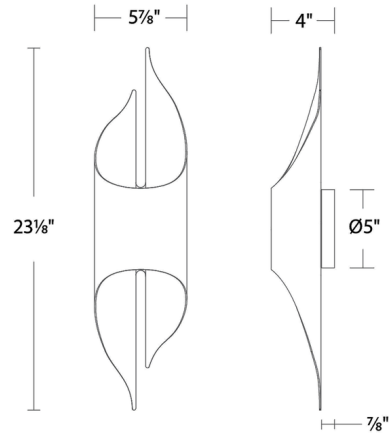

Lightology

lightology.com
866-954-4489
04-22-26

Project: _____

Company: _____

Location: _____ Fixture Type: _____

SPEC #: **MFR1459488**

Approved On: _____ Approved By: _____

Clasp Wall Sconce By Modern Forms

Description

With a gracefully twisting silhouette, the Clasp Wall Sconce blends sophistication with minimalism. Asymmetrical wings swirl inward, mimicking reaching flames. When illuminated, light reflects off the gold leaf interior, casting a soft, ambient glow that enhances any space.

Specifications

COLOR	Gold Leaf
BODY FINISH	Bronze
WATTAGE	16.1W
DIMMER	Low Voltage Electronic
DIMENSIONS	5.88"W x 23.13"H x 4"D
INTEGRATED LED MODULE	1 x LED/16.1W/120V LED
COUNTRY OF ORIGIN	China

Technical Information

LAMP LIFE	50000 hours
COLOR RENDERING	90 CRI
LAMP COLOR	3000K
LUMENS/WATT	56.71
LUMINOUS FLUX	913 lumens

Shown in bronze / gold leaf

CLICK TO VIEW PRODUCT

Notes: