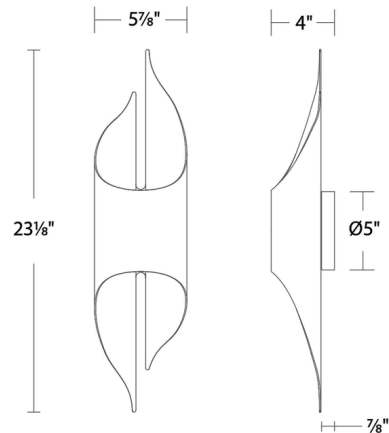

Lightology

lightology.com
866-954-4489
07-02-26

Project: _____

Company: _____

Location: _____ Fixture Type: _____

SPEC #: **MFR1459488**

Approved On: _____ Approved By: _____

Clasp Wall Sconce

By Modern Forms

Description

With a gracefully twisting silhouette, the Clasp Wall Sconce blends sophistication with minimalism. Asymmetrical wings swirl inward, mimicking reaching flames. When illuminated, light reflects off the gold leaf interior, casting a soft, ambient glow that enhances any space.

Specifications

COLOR . . . . . Gold Leaf
BODY FINISH . . . . . Bronze
WATTAGE 16.1W
DIMMER . . . . . Low Voltage Electronic
DIMENSIONS . . . . . 5.88"W x 23.13"H x 4"D
INTEGRATED LED MODULE . . . . . 1 x LED/16.1W/120V LED
COUNTRY OF ORIGIN . . . . . China

Technical Information

LAMP LIFE . . . . . 50000 hours
COLOR RENDERING . . . . . 90 CRI
LAMP COLOR 3000K
LUMENS/WATT 56.71
LUMINOUS FLUX . . . . . 913 lumens

Shown in bronze / gold leaf

CLICK TO VIEW PRODUCT

Notes: