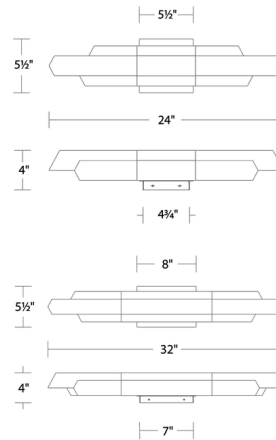

Shown in brushed nickel / crystal