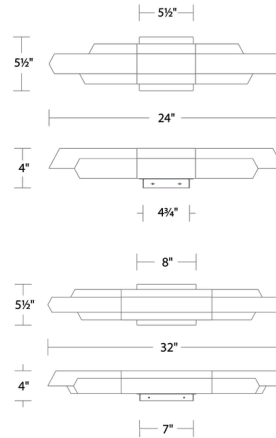

Shown in brushed nickel / crystal