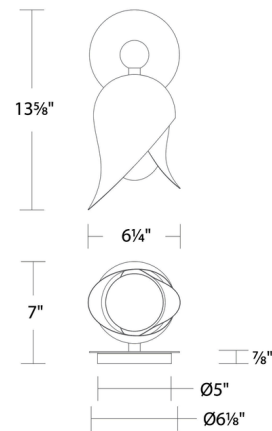

Specifications

COLOR	Opal
BODY FINISH	N/A
WATTAGE	12.9W
DIMMER	Low Voltage Electronic
DIMENSIONS	6.25"W x 13.1"H x 7"D
INTEGRATED LED MODULE	1 x LED/12.9W/120-277V LED
COUNTRY OF ORIGIN	China

Technical Information

LAMP LIFE	50000 hours
COLOR RENDERING	.90 CRI
LAMP COLOR	. CCT Select
LUMENS/WATT	. 12.25
LUMINOUS FLUX	. 158 lumens

Shown in opal

CLICK TO VIEW PRODUCT

Notes: