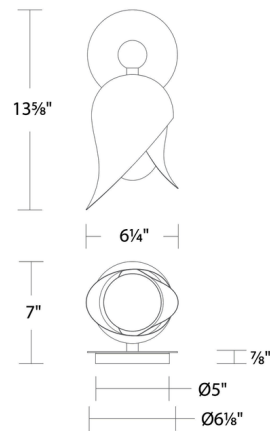

Specifications

COLOR	Opal
BODY FINISH	N/A
WATTAGE	12.9W
DIMMER	Low Voltage Electronic
DIMENSIONS	6.25"W x 13.1"H x 7"D
INTEGRATED LED MODULE	1 x LED/12.9W/120-277V LED
COUNTRY OF ORIGIN	China

Technical Information

LAMP LIFE	50000 hours
COLOR RENDERING	90 CRI
LAMP COLOR	3000K
LUMENS/WATT	12.25
LUMINOUS FLUX	158 lumens

Shown in opal

CLICK TO VIEW PRODUCT

Notes: