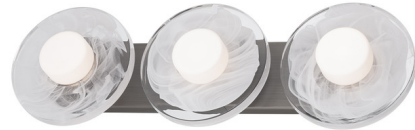

Lightology

lightology.com
866-954-4489
07-08-26

Project: _____

Company: _____

Location: _____ Fixture Type: _____

SPEC #: **MFR1459501**

Approved On: _____ Approved By: _____

Fresco Bathroom Vanity Light

By Modern Forms

Description

The Fresco Bathroom Vanity Light is a stunning addition to any home. Handmade glass discs feature swirling whisps of white, creating a soft smoke-like appearance. Each disc supports a filtered LED light source that emits gentle, even illumination. Install vertically or horizontally.

Shown in brushed nickel / opal

Specifications

COLOR	Opal
BODY FINISH	Brushed Nickel
WATTAGE	19.5W
DIMMER	Low Voltage Electronic
DIMENSIONS	25.4"W x 8"H x 4"D
INTEGRATED LED MODULE	3 x LED/6.5W/120-277V LED
COUNTRY OF ORIGIN	China

Technical Information

LAMP LIFE	50000 hours
COLOR RENDERING	90 CRI
LAMP COLOR	3000K
LUMENS/WATT	124.46
LUMINOUS FLUX	809 lumens

CLICK TO VIEW PRODUCT

Notes: