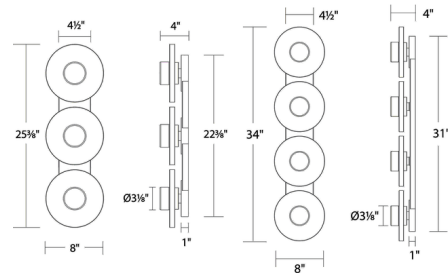

CLICK TO VIEW PRODUCT

Notes: