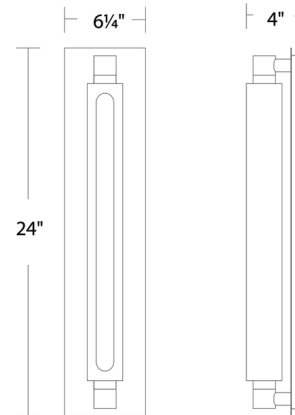

### Specifications

COLOR	White
BODY FINISH	Brushed Nickel
WATTAGE	14.5W
DIMMER	Low Voltage Electronic
DIMENSIONS	6.25"W x 24"H x 4"D
INTEGRATED LED MODULE	1 x LED/14.5W/120-277V LED
COUNTRY OF ORIGIN	China

### Technical Information

LAMP LIFE	50000 hours
COLOR RENDERING	90 CRI
LAMP COLOR	3000K
LUMENS/WATT	35.72
LUMINOUS FLUX	518 lumens

Shown in brushed nickel / white

CLICK TO VIEW PRODUCT

Notes: