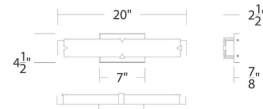

Shown in brushed nickel / white

Specifications

COLOR	White
BODY FINISH	Brushed Nickel
WATTAGE	33.4W
DIMMER	Low Voltage Electronic
DIMENSIONS	20"W x 4.5"H x 2.5"D
INTEGRATED LED MODULE	1 x LED/33.4W/120V LED
COUNTRY OF ORIGIN	China