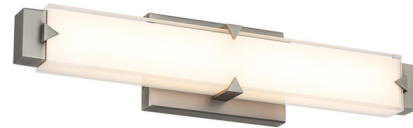

Lightology

lightology.com
866-954-4489
04-19-26

Project: _____

Company: _____

Location: _____ Fixture Type: _____

SPEC #: **MFR1459516**

Approved On: _____ Approved By: _____

Carlisle Color-Select Bathroom Vanity Light By Modern Forms

Description

The Carlisle Color-Select Bathroom Vanity Light features a bold and graphic silhouette. Minimalist metal brackets support a sleek white ceramic silk-screened mitered glass, providing soft, even illumination. Fixture comes preprogram at ordered LED color and color selectable LED options at installation include 2700K, 3000K, 3500K, and 4000K.

Shown in brushed nickel / white

Specifications

COLOR	White
BODY FINISH	Brushed Nickel
WATTAGE	33.4W
DIMMER	Low Voltage Electronic
DIMENSIONS	20"W x 4.5"H x 2.5"D
INTEGRATED LED MODULE	1 x LED/33.4W/120V LED
COUNTRY OF ORIGIN	China