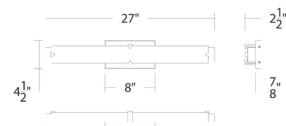

Shown in brushed nickel / white

Specifications

COLOR	White
BODY FINISH	Brushed Nickel
WATTAGE	33.4W
DIMMER	Low Voltage Electronic
DIMENSIONS	20"W x 4.5"H x 2.5"D
INTEGRATED LED MODULE	1 x LED/33.4W/120V LED
COUNTRY OF ORIGIN	China