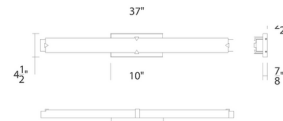

Shown in brushed nickel / white

Specifications

COLOR	White
BODY FINISH	Brushed Nickel
WATTAGE	33.4W
DIMMER	Low Voltage Electronic
DIMENSIONS	20"W x 4.5"H x 2.5"D
INTEGRATED LED MODULE	1 x LED/33.4W/120V LED
COUNTRY OF ORIGIN	China