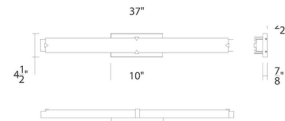

Shown in brushed nickel / white

Specifications

COLOR	White
BODY FINISH	Brushed Nickel
WATTAGE	33.4W
DIMMER	Low Voltage Electronic
DIMENSIONS	20"W x 4.5"H x 2.5"D
INTEGRATED LED MODULE	1 x LED/33.4W/120V LED
COUNTRY OF ORIGIN	China