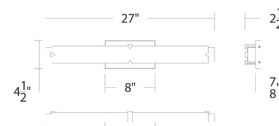

Shown in brushed nickel / white

Specifications

COLOR	White
BODY FINISH	Brushed Nickel
WATTAGE	33.4W
DIMMER	Low Voltage Electronic
DIMENSIONS	20"W x 4.5"H x 2.5"D
INTEGRATED LED MODULE	1 x LED/33.4W/120V LED
COUNTRY OF ORIGIN	China