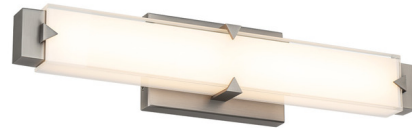

Lightology

lightology.com
866-954-4489
06-04-26

Project: _____

Company: _____

Location: _____ Fixture Type: _____

SPEC #: **MFR1459516**

Approved On: _____ Approved By: _____

Carlisle Color-Select Bathroom Vanity Light By Modern Forms

Description

The Carlisle Color-Select Bathroom Vanity Light features a bold and graphic silhouette. Minimalist metal brackets support a sleek white ceramic silk-screened mitered glass, providing soft, even illumination. Fixture comes preprogram at ordered LED color and color selectable LED options at installation include 2700K, 3000K, 3500K, and 4000K.

Shown in brushed nickel / white

Specifications

COLOR	White
BODY FINISH	Brushed Nickel
WATTAGE	33.4W
DIMMER	Low Voltage Electronic
DIMENSIONS	20"W x 4.5"H x 2.5"D
INTEGRATED LED MODULE	1 x LED/33.4W/120V LED
COUNTRY OF ORIGIN	China