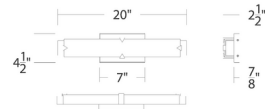

Shown in brushed nickel / white

Specifications

COLOR	White
BODY FINISH	Brushed Nickel
WATTAGE	33.4W
DIMMER	Low Voltage Electronic
DIMENSIONS	20"W x 4.5"H x 2.5"D
INTEGRATED LED MODULE	1 x LED/33.4W/120V LED
COUNTRY OF ORIGIN	China