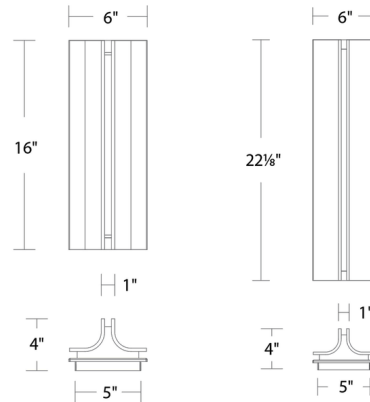

Shown in aged brass / white

CLICK TO VIEW PRODUCT

Notes: