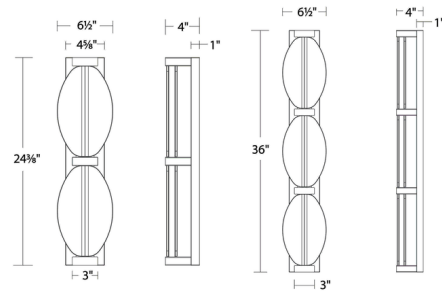

Lightology

lightology.com
866-954-4489
07-01-26

Project: _____
Company: _____
Location: _____ Fixture Type: _____
SPEC #: **MFR1459555**
Approved On: _____ Approved By: _____

Deco Bathroom Vanity Light

By Modern Forms

Description

Drawing inspiration from the Art Deco jewelry, the Deco Bathroom Vanity Light features a sparkling, beaded silhouette. Textural pressed glass is held in place with sleek metal bands, providing soft illumination. Fixture comes preprogram at ordered LED color and color selectable LED options at installation include 2700K, 3000K, 3500K, and 4000K.

Specifications

COLOR	Clear
BODY FINISH	Aged Brass
WATTAGE	20.7W
DIMMER	Low Voltage Electronic
DIMENSIONS	36"W x 6.5"H x 4"D
INTEGRATED LED MODULE	3 x LED/6.9W/120-277V LED
COUNTRY OF ORIGIN	China

Technical Information

LAMP LIFE	50000 hours
COLOR RENDERING	90 CRI
LAMP COLOR	3000K
LUMENS/WATT	134.64
LUMINOUS FLUX	929 lumens

Shown in aged brass / clear

CLICK TO VIEW PRODUCT

Notes: