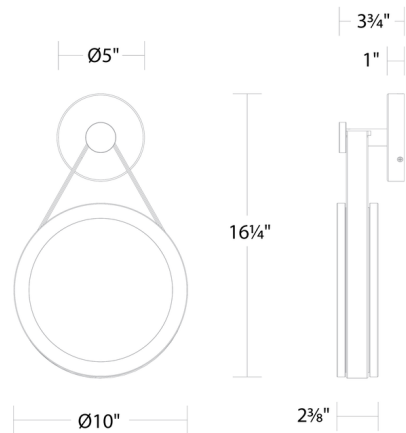

### Description

The Clare Wall Sconce is a stunning piece that showcases a reclaimed crystal shade. A ring of metal frames the flat crystal, allowing brilliant light to filter through. To hang the sconce, a leather strap supports the disc from a simple hook.

### Specifications

COLOR	Black
BODY FINISH	Antique Nickel
WATTAGE	19.3W
DIMMER	Low Voltage Electronic
DIMENSIONS	10"W x 16.25"H x 3.75"D
INTEGRATED LED MODULE	1 x LED/19.3W/120-277V LED
COUNTRY OF ORIGIN	China

### Technical Information

LAMP LIFE	50000 hours
COLOR RENDERING	90 CRI
LAMP COLOR	3000K
LUMENS/WATT	39.53
LUMINOUS FLUX	763 lumens

Shown in antique nickel / black

CLICK TO VIEW PRODUCT

Notes: