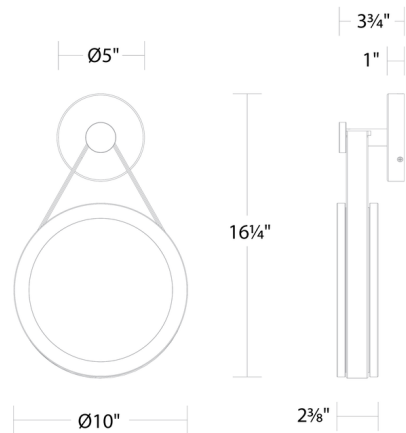

By Modern Forms

Description

The Clare Wall Sconce is a stunning piece that showcases a a reclaimed crystal shade. A ring of metal frames the flat crystal, allowing brilliant light to filter through. To hang the sconce, a leather strap supports the disc from a simple hook.

Specifications

COLOR	Black
BODY FINISH	Antique Nickel
WATTAGE	19.3W
DIMMER	Low Voltage Electronic
DIMENSIONS	10"W x 16.25"H x 3.75"D
INTEGRATED LED MODULE	1 x LED/19.3W/120-277V LED
COUNTRY OF ORIGIN	China

Technical Information

LAMP LIFE	50000 hours
COLOR RENDERING	90 CRI
LAMP COLOR	3000K
LUMENS/WATT	39.53
LUMINOUS FLUX	763 lumens

Shown in antique nickel / black

CLICK TO VIEW PRODUCT

Notes: