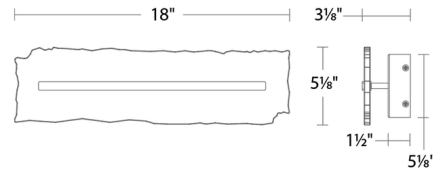

### Specifications

COLOR	Alabaster
BODY FINISH	Antique Nickel
WATTAGE	27.8W
DIMMER	Low Voltage Electronic
DIMENSIONS	4.9"W x 18"H x 3.1"D
INTEGRATED LED MODULE	1 x LED/27.8W/120-277V LED
COUNTRY OF ORIGIN	China