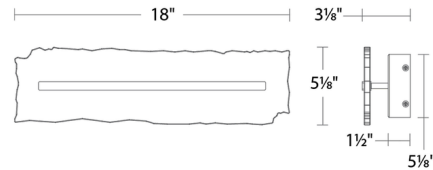

By Modern Forms

Description

Like finely textured silk fabric, the Taffeta Wall Light exudes a modern elegance. A center sheet of ruffled live-edge Spanish alabaster provides a luminous, swirling surface and is secured by a sleek bar. This sconce can be mounted horizontally or vertically to suit your space. Perfect for a powder room or hallway.

Shown in antique nickel / alabaster

Specifications

COLOR Alabaster
BODY FINISH Antique Nickel
WATTAGE 27.8W
DIMMER Low Voltage Electronic
DIMENSIONS 4.9"W x 18"H x 3.1"D
INTEGRATED LED MODULE 1 x LED/27.8W/120-277V LED
COUNTRY OF ORIGIN China