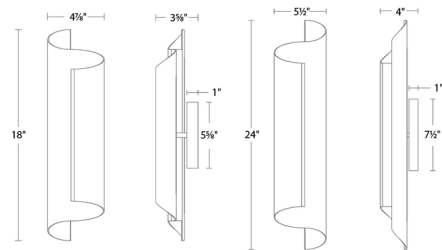

Description

Evoking the elegance of a ballerina in mid-turn, the Pirouette Wall Light gracefully twists and twirls to create its elegant shape. The beautifully textured metal is diagonally cut at the ends for a dynamic touch, and creates a wall wash above and below when illuminated. This sconce comes pre-set to the color temperature ordered and can be adjusted to 2700K, 3000K, 3500K, or 4000K using a switch in the canopy. It is dimmable with a TRIAC or ELV dimmer.

Shown in brushed nickel

Specifications

COLOR	N/A
BODY FINISH	Brushed Nickel
WATTAGE	29.2W
DIMMER	Low Voltage Electronic
DIMENSIONS	4.8"W x 18"H x 3.6"D
INTEGRATED LED MODULE	1 x LED/29.2W/120-277V LED
COUNTRY OF ORIGIN	China