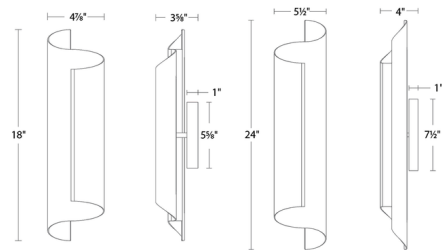

CLICK TO VIEW PRODUCT

Notes: