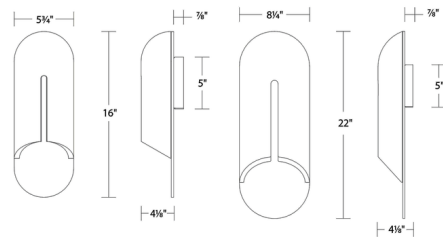

CLICK TO VIEW PRODUCT

Notes: