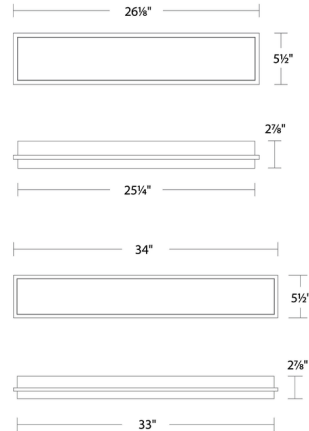

### Description

Like its namesake, the Ice Bar Color-Select Outdoor Wall Light features an eye-catching sleek silhouette with a clear outer layer and inner frosted center. The etched glass interior adds depth and creates a glowing rectangle of soft illumination. Fixture comes preprogram at ordered LED color and color selectable LED options at installation include 2700K, 3000K, 3500K, and 4000K. Install vertically or horizontally.

### Specifications

COLOR	Frost
BODY FINISH	Black
WATTAGE	36.4W
DIMMER	Low Voltage Electronic
DIMENSIONS	5.5"W x 26.2"H x 2.9"D
INTEGRATED LED MODULE	1 x LED/36.4W/120-277V LED
COUNTRY OF ORIGIN	China

### Technical Information

LAMP LIFE	50000 hours
COLOR RENDERING	90 CRI
LAMP COLOR	CCT Select
LUMENS/WATT	54.75
LUMINOUS FLUX	1993 lumens

Shown in black / frost

CLICK TO VIEW PRODUCT

Notes: