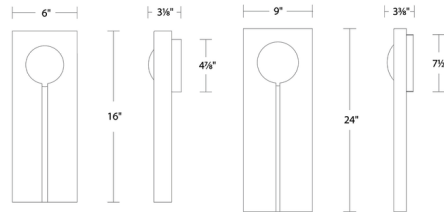

CLICK TO VIEW PRODUCT

Notes: