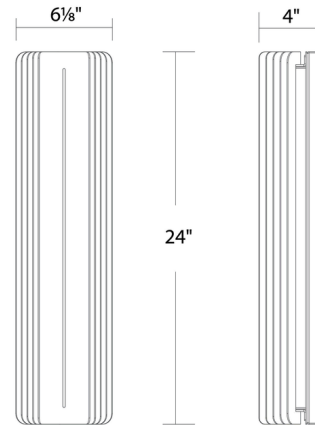

Lightology

lightology.com
866-954-4489
04-27-26

Project: _____

Company: _____

Location: _____ Fixture Type: _____

SPEC #: **MFR1459620**

Approved On: _____ Approved By: _____

Kane Outdoor Wall Light

By Modern Forms

Description

The unique Kane Outdoor Wall Light features an intriguing silhouette crafted from curved layers. When illuminated, light spills past each metal sheet, providing a soft, ambient glow. A strip of light light down the center adds the finishing visual touch. This fixture comes pre-set to the color temperature ordered and can be adjusted to 2700K, 3000K, 3500K, or 4000K using a switch inside the canopy.

Specifications

COLOR	N/A
BODY FINISH	Black
WATTAGE	15.4W
DIMMER	Low Voltage Electronic
DIMENSIONS	6.3"W x 24"H x 4"D
INTEGRATED LED MODULE	1 x LED/15.4W/120-277V LED
COUNTRY OF ORIGIN	China

Technical Information

LAMP LIFE	50000 hours
COLOR RENDERING	90 CRI
LAMP COLOR	3000K
LUMENS/WATT	14.61
LUMINOUS FLUX	225 lumens

Shown in black

CLICK TO VIEW PRODUCT

Notes: