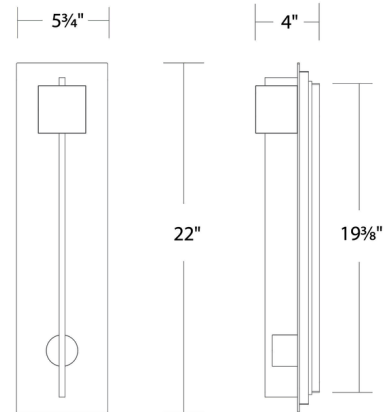

Lightology

lightology.com
866-954-4489
04-22-26

Project: _____

Company: _____

Location: _____ Fixture Type: _____

SPEC #: **MFR1459632**

Approved On: _____ Approved By: _____

Scepter Outdoor Wall Light

By Modern Forms

Description

The unique Scepter Outdoor Wall Light is sure to be a conversation starter. Set on a smooth backplate, glittering cubic and round form a distinctive shape, elegantly connected by a slim line of metal. When illuminated, the glass provides soft, ambient lighting.

Specifications

COLOR . . . . . Clear
BODY FINISH . . . . . Black
WATTAGE 27.6W
DIMMER . . . . . Low Voltage Electronic
DIMENSIONS . . . . . 5.8"W x 22"H x 4"D
INTEGRATED LED MODULE . . . . . 2 x LED/13.8W/120-277V LED
COUNTRY OF ORIGIN . . . . . China

Technical Information

LAMP LIFE . . . . . 50000 hours
COLOR RENDERING . . . . . 90 CRI
LAMP COLOR 3000K
LUMENS/WATT 80.65
LUMINOUS FLUX . . . . . 1113 lumens

Shown in black / clear

CLICK TO VIEW PRODUCT

Notes: