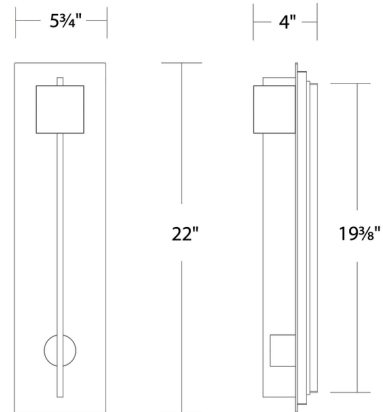

Lightology

lightology.com
866-954-4489
06-30-26

Project: _____

Company: _____

Location: _____ Fixture Type: _____

SPEC #: **MFR1459632**

Approved On: _____ Approved By: _____

Scepter Outdoor Wall Light

By Modern Forms

Description

The unique Scepter Outdoor Wall Light is sure to be a conversation starter. Set on a smooth backplate, glittering cubic and round form a distinctive shape, elegantly connected by a slim line of metal. When illuminated, the glass provides soft, ambient lighting.

Specifications

COLOR . . . . . Clear
BODY FINISH . . . . . Black
WATTAGE 27.6W
DIMMER . . . . . Low Voltage Electronic
DIMENSIONS . . . . . 5.8"W x 22"H x 4"D
INTEGRATED LED MODULE . . . . . 2 x LED/13.8W/120-277V LED
COUNTRY OF ORIGIN . . . . . China

Technical Information

LAMP LIFE . . . . . 50000 hours
COLOR RENDERING . . . . . 90 CRI
LAMP COLOR 3000K
LUMENS/WATT 80.65
LUMINOUS FLUX . . . . . 1113 lumens

Shown in black / clear

CLICK TO VIEW PRODUCT

Notes: