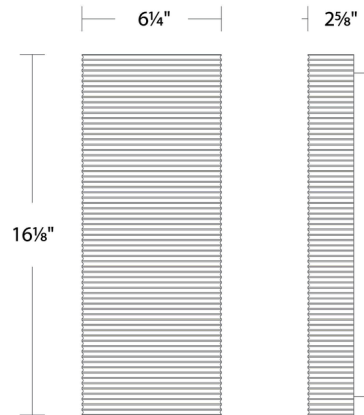

By Modern Forms

Description

Enhance your home with the clean modern design of the Pillar Outdoor Wall Light. The cast metal body is ridged for added texture, with tapered beams illumination spread up and down the wall from the top and bottom of the sconce. This sconce comes pre-set to the color temperature ordered and can be adjusted to 2700K, 3000K, 3500K, or 4000K using a switch in the canopy. It is dimmable with a TRIAC or ELV dimmer.

Specifications

COLOR	N/A
BODY FINISH	Black
WATTAGE	20W
DIMMER	Low Voltage Electronic
DIMENSIONS	6.25"W x 16.13"H x 2.63"D
INTEGRATED LED MODULE	2 x LED/10W/120-277V LED
COUNTRY OF ORIGIN	China

Technical Information

LAMP LIFE	50000 hours
COLOR RENDERING	90 CRI
LAMP COLOR	3000K
LUMENS/WATT	68.60
LUMINOUS FLUX	686 lumens

Shown in black

CLICK TO VIEW PRODUCT

Notes: