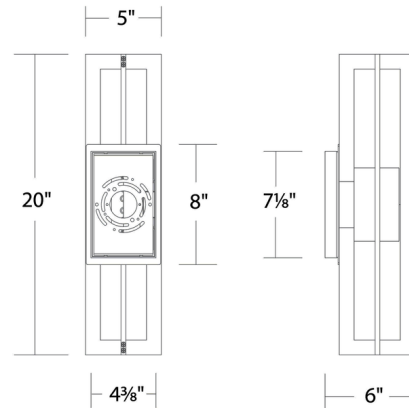

Specifications

COLOR N/A
BODY FINISH Black
WATTAGE 34W
DIMMER Low Voltage Electronic
DIMENSIONS 5"W x 20"H x 6"D
INTEGRATED LED MODULE 1 x LED/34W/120-277V LED
COUNTRY OF ORIGIN China

Technical Information

LAMP LIFE 50000 hours
COLOR RENDERING 90 CRI
LAMP COLOR 3000K
LUMENS/WATT 33.44
LUMINOUS FLUX 1137 lumens

Shown in black

CLICK TO VIEW PRODUCT

Notes: