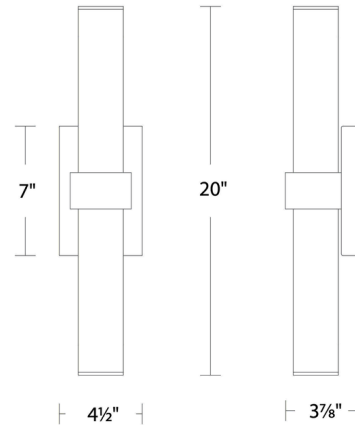

Lightology

lightology.com
866-954-4489
05-16-26

Project: _____
Company: _____
Location: _____ Fixture Type: _____
SPEC #: **MFR1459653**
Approved On: _____ Approved By: _____

Quincy Outdoor Color-Select Wall Light

By Modern Forms

Description

Tall and sleek, the Quincy Outdoor Wall Light features a low-profile silhouette with a vertically-mounted cylinder. The LEDs at the center deliver a wash of light both up and down. This sconce comes pre-set to the color temperature ordered and can be adjusted to 2700K, 3000K, 3500K, or 4000K using a switch in the canopy. It is dimmable with a TRIAC or ELV dimmer.

Specifications

COLOR	N/A
BODY FINISH	Black
WATTAGE	22.8W
DIMMER	Low Voltage Electronic
DIMENSIONS	4.5"W x 20"H x 3.9"D
INTEGRATED LED MODULE	2 x LED/11.4W/120-277V LED
COUNTRY OF ORIGIN	China

Technical Information

LAMP LIFE	50000 hours
COLOR RENDERING	90 CRI
LAMP COLOR	3000K
LUMENS/WATT	29.47
LUMINOUS FLUX	336 lumens

Shown in black

CLICK TO VIEW PRODUCT

Notes: