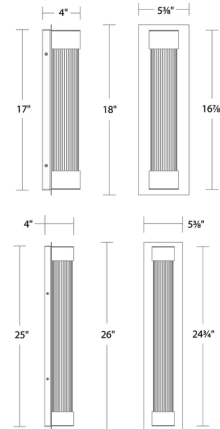

### Specifications

COLOR	Clear
BODY FINISH	Black
WATTAGE	10.8W
DIMMER	Low Voltage Electronic
DIMENSIONS	5.4"W x 18"H x 4"D
INTEGRATED LED MODULE	1 x LED/10.8W/120-277V LED
COUNTRY OF ORIGIN	China

### Technical Information

LAMP LIFE	50000 hours
COLOR RENDERING	90 CRI
LAMP COLOR	3000K
LUMENS/WATT	45.74
LUMINOUS FLUX	494 lumens

Shown in black / clear

CLICK TO VIEW PRODUCT

Notes: