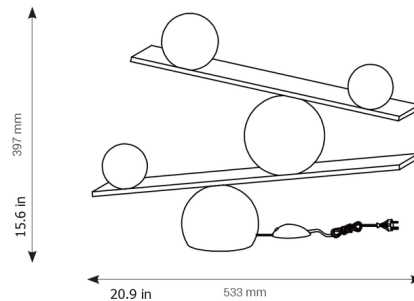

## Balance Table Lamp

By Oblure

### Description

The Balance Table Lamp plays with the concept of change and fragility. A pair of glowing orbs are placed between sloping steel boards, frozen in a dynamic tableau. The metal spheres provide the counterweight for the light. On/off switch on cord.

### Specifications

COLOR	Frost
BODY FINISH	Brass
WATTAGE	7W
DIMMER	Not Dimmable
DIMENSIONS	20.98"W x 15.62"H
INTEGRATED LED MODULE	2 x LED/3.5W/120V LED