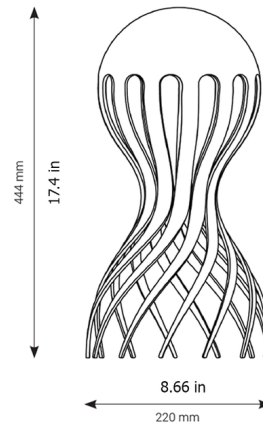

By Oblure

Description

Inspired by the swirling arms of an octopus, the Cirrata Table Lamp is a playful piece perfect for the modern home. Twisted strands spiral out as supports, holding a lighted cap that provides soft illumination. On/off switch on cord.

Shown in grey

Specifications

COLOR	N/A
BODY FINISH	Grey
WATTAGE	3.2W
DIMMER	Not Dimmable
DIMENSIONS	8.66"W x 17.48"H
INTEGRATED LED MODULE	1 x LED/3.2W/120V LED

Technical Information

LAMP COLOR	2700K
------------	-------