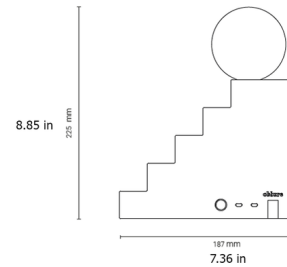

By Oblure

Description

Drawing inspiration from repeating geometry, the Stair Table Lamp balances a sphere that seems poised and ready to move. When illuminated, the globe creates beautiful shadow play. For added functionality, the lamp includes two USB-C ports and a hidden electrical outlet underneath. Rotary dial dimmer located on the side, next to the cord.

Specifications

COLOR	N/A
BODY FINISH	Yellow
WATTAGE	3W
DIMMER	Included
DIMENSIONS	7.36"W x 8.85"H
INTEGRATED LED MODULE	1 x LED/3W/120V LED

Shown in yellow

CLICK TO VIEW PRODUCT

Notes: