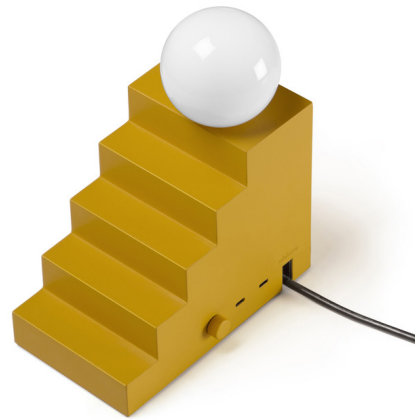

Lightology

lightology.com
866-954-4489
07-07-26

Project: _____
Company: _____
Location: _____ Fixture Type: _____
SPEC #: **OBL1459670**
Approved On: _____ Approved By: _____

Stair Table Lamp

By Oblure

Description

Drawing inspiration from repeating geometry, the Stair Table Lamp balances a sphere that seems poised and ready to move. When illuminated, the globe creates beautiful shadow play. For added functionality, the lamp includes two USB-C ports and a hidden electrical outlet underneath. Rotary dial dimmer located on the side, next to the cord.

Specifications

COLOR	N/A
BODY FINISH	Yellow
WATTAGE	3W
DIMMER	Included
DIMENSIONS	7.36"W x 8.85"H
INTEGRATED LED MODULE	1 x LED/3W/120V LED

Notes:

Shown in yellow

CLICK TO VIEW PRODUCT