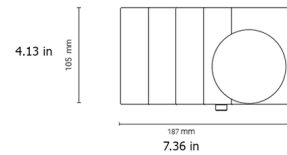

By Oblure

Description

Drawing inspiration from repeating geometry, the Stair Table Lamp balances a sphere that seems poised and ready to move. When illuminated, the globe creates beautiful shadow play. For added functionality, the lamp includes two USB-C ports and a hidden electrical outlet underneath. Rotary dial dimmer located on the side, next to the cord.

Specifications

COLOR	N/A
BODY FINISH	Yellow
WATTAGE	3W
DIMMER	Included
DIMENSIONS	7.36"W x 8.85"H
INTEGRATED LED MODULE	1 x LED/3W/120V LED

Shown in yellow

CLICK TO VIEW PRODUCT

Notes: