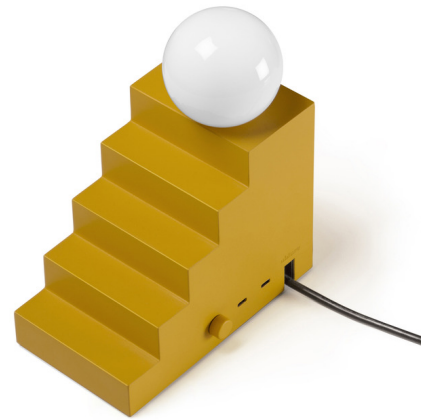

Lightology

lightology.com
866-954-4489
04-25-26

Project: _____

Company: _____

Location: _____ Fixture Type: _____

SPEC #: **OBL1459670**

Approved On: _____ Approved By: _____

Stair Table Lamp

By Oblure

Description

Drawing inspiration from repeating geometry, the Stair Table Lamp balances a sphere that seems poised and ready to move. When illuminated, the globe creates beautiful shadow play. For added functionality, the lamp includes two USB-C ports and a hidden electrical outlet underneath. Rotary dial dimmer located on the side, next to the cord.

Specifications

COLOR	N/A
BODY FINISH	Yellow
WATTAGE	3W
DIMMER	Included
DIMENSIONS	7.36"W x 8.85"H
INTEGRATED LED MODULE	1 x LED/3W/120V LED

Shown in yellow

CLICK TO VIEW PRODUCT

Notes: