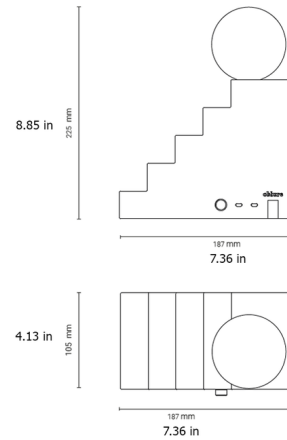

Drawing inspiration from repeating geometry, the Stair Table Lamp balances a sphere that seems poised and ready to move. When illuminated, the globe creates beautiful shadow play. For added functionality, the lamp includes two USB-C ports and a hidden electrical outlet underneath. Rotary dial dimmer located on the side, next to the cord.

Specifications

COLOR	N/A
BODY FINISH	Yellow
WATTAGE	3W
DIMMER	Included
DIMENSIONS	7.36"W x 8.85"H
INTEGRATED LED MODULE	1 x LED/3W/120V LED

Notes:

Shown in yellow

CLICK TO VIEW PRODUCT