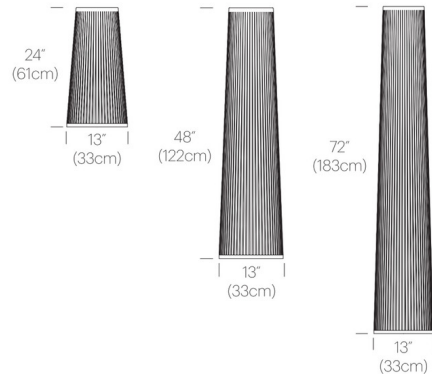

Lightology

lightology.com
866-954-4489
04-22-26

Project: _____

Company: _____

Location: _____ Fixture Type: _____

SPEC #: **PBL1459683**

Approved On: _____ Approved By: _____

Solis Flush Mount

By Pablo

Description

The Solis Flush Mount features a uniquely engaging blend of light and shadow. The Solis's laser cut pattern of lightweight polyester fabric is held in tension between two chrome rings. The extended length creates a dramatic and sculptural profile, perfect for the modern home.

Specifications

COLOR . . . . . Black
BODY FINISH . . . . . Chrome
WATTAGE 11W
DIMMER . . . . . Standard 120V
DIMENSIONS . . . . . 13"W x 72"H
BULB INCLUDED . . . . . 1 x PAR30S/Medium (E26)/11W/120V LED

Technical Information

COLOR RENDERING . . . . . 90 CRI
LAMP COLOR 2700K
LUMENS/WATT 86.36
LUMINOUS FLUX . . . . . 950 lumens

Notes:

Shown in chrome / black

CLICK TO VIEW PRODUCT