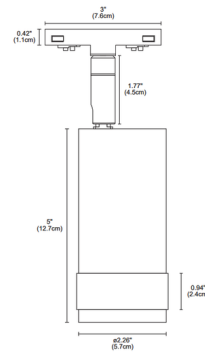

By PureEdge Lighting

Description

The T24 Zoom 24VDC track head features a minimal design offering maximum illumination within a small package. Zoom is offered in four color temperature options, including Warm Dim, and two adjustable ranges: Z1 is adjustable from 15 degrees to 55 degrees, and Z2 ranges from 20 degrees to 50 degrees. Warm Dim (3000K-1800K) available in Z2 option only. Features a flat-back tube heat sink with 360 degree horizontal and 90 degree vertical rotation. Includes a low voltage track connector. Note: Compatible with PureEdge TR24 Recessed Track, TS24 Surface Mount Track, and PICTR Surface or PISTR Suspension Pipeline Track. Required track system, track components, and Universal (UNI) power supply, sold separately.

Specifications

COLOR	N/A
BODY FINISH	White
WATTAGE	16W
DIMMER	Low Voltage Electronic
DIMENSIONS	2.26"W x 6.77"H
INTEGRATED LED MODULE	1 x LED/16W/24V LED

Technical Information

LAMP LIFE	50000 hours
BEAM ANGLE	55°
COLOR RENDERING	93 CRI
LAMP COLOR	2400K
LUMENS/WATT	54.56
LUMINOUS FLUX	873 lumens

Shown in white

Z1 Zoom Adjust 15° to 55°
Z2 Zoom Adjust 20° to 50°

CLICK TO VIEW PRODUCT

Notes: