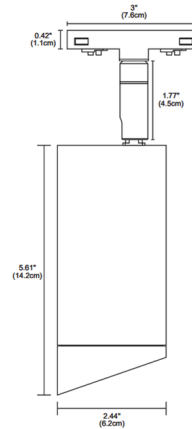

### Description

The Tubo Large 24VDC Wall Wash LED Track Head features a stealth flat-back cylinder design with a radiant heat sink that swivels 90 degrees vertically and 360 degrees horizontally. Offered in powder paint finishes with a variety of color temperature options including Warm Dim (3000K-1800K). Integral 24VDC LED module featuring a wall wash lens with a 55 degree beam angle. Compatible with TruTrack Recessed Track (TR24), Surface Mount track (TS24), and Pipeline Track (PICTR Surface or PISTR Suspension). Note: Track, track components, and Universal power supply sold separately.

### Specifications

COLOR	N/A
BODY FINISH	White
WATTAGE	15W
DIMMER	Low Voltage Electronic
DIMENSIONS	2.44"W x 7.38"H
INTEGRATED LED MODULE	1 x LED/15W/24V LED

### Technical Information

LAMP LIFE	50000 hours
BEAM ANGLE	55°
COLOR RENDERING	92 CRI
LAMP COLOR	2400K
LUMENS/WATT	58.93
LUMINOUS FLUX	884 lumens

Shown in white

CLICK TO VIEW PRODUCT

Notes: