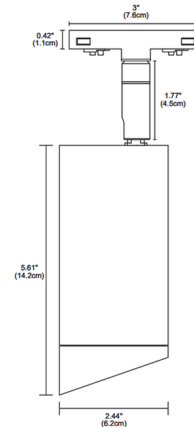

CLICK TO VIEW PRODUCT

Notes: