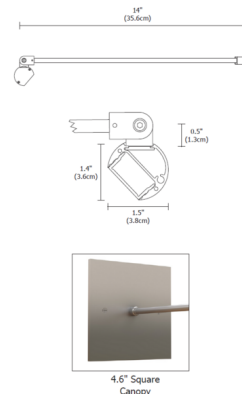

CLICK TO VIEW PRODUCT

Notes: