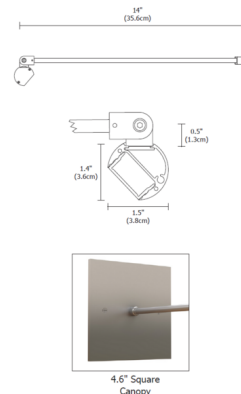

CLICK TO VIEW PRODUCT

Notes: