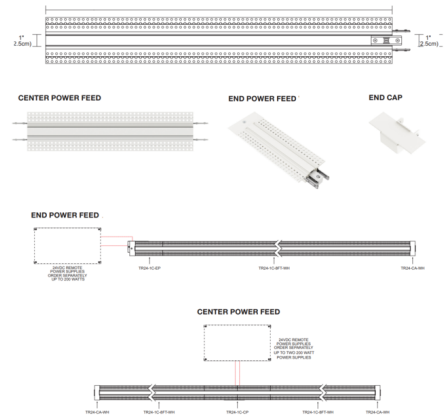

### Description

TruTrack is a recessed 24VDC single circuit easy kit track that is only as thick as the 5/8 inch drywall, eliminating the concern of hitting studs. Constructed of extruded aluminum in power coat finish. For a complete and clean architectural look, a paintable slot cover is included with TruTrack so only the track head will be visible once installed. Available in 2 foot lengths from 2 to 30 feet. Kit includes power feed (center or end), track (includes straight connector), track slot cover, and end cap(s). Required power supply and heads sold separately. Designed for use with a 24VDC Universal power supply up to 40 feet away. Universal power supply dimmable with TRIAC electronic low voltage (ELV) or 0-10V, sold separately.

### Specifications

COLOR . . . . .	N/A
BODY FINISH . . . . .	White
WATTAGE . . . . .	N/A
DIMMER . . . . .	Low Voltage Electronic
DIMENSIONS . . . . .	24"L x 2.59"W
BULB . . . . .	N/A

Shown in white

CLICK TO VIEW PRODUCT