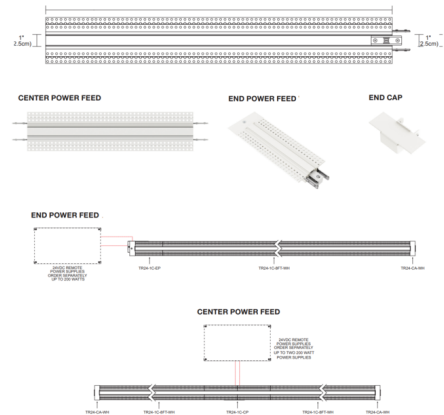

## TruTrack 1-Circuit Recessed Track 24VDC Easy Kit

By PureEdge Lighting

### Description

TruTrack is a recessed 24VDC single circuit easy kit track that is only as thick as the 5/8 inch drywall, eliminating the concern of hitting studs. Constructed of extruded aluminum in power coat finish. For a complete and clean architectural look, a paintable slot cover is included with TruTrack so only the track head will be visible once installed. Available in 2 foot lengths from 2 to 30 feet. Kit includes power feed (center or end), track (includes straight connector), track slot cover, and end cap(s). Required power supply and heads sold separately. Designed for use with a 24VDC Universal power supply up to 40 feet away. Universal power supply dimmable with TRIAC electronic low voltage (ELV) or 0-10V, sold separately.

### Specifications

COLOR	N/A
BODY FINISH	White
WATTAGE	N/A
DIMMER	Low Voltage Electronic
DIMENSIONS	24"L x 2.59"W
BULB	N/A

Shown in white

CLICK TO VIEW PRODUCT

Notes: