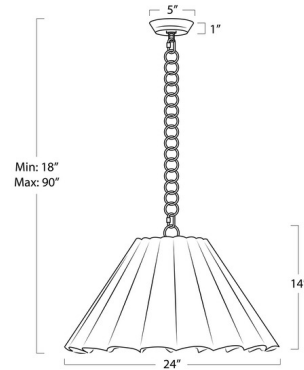

Specifications

COLOR White
BODY FINISH Polished Nickel
WATTAGE 27W
DIMMER Standard 120V
DIMENSIONS 24"W x 18"H
BULB NOT INCLUDED 3 x A19/Medium (E26)/9W/120V LED
COUNTRY OF ORIGIN China

Technical Information

PRODUCT DIMENSIONS Adjustable chain Length: 72"

Notes:

Shown in polished nickel / white

CLICK TO VIEW PRODUCT