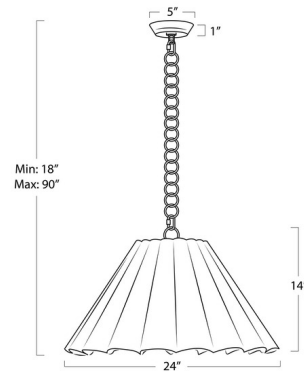

Specifications

COLOR White
BODY FINISH Polished Nickel
WATTAGE 27W
DIMMER Standard 120V
DIMENSIONS 24"W x 18"H
BULB NOT INCLUDED 3 x A19/Medium (E26)/9W/120V LED
COUNTRY OF ORIGIN China

Technical Information

PRODUCT DIMENSIONS Adjustable chain Length: 72"

Shown in polished nickel / white

CLICK TO VIEW PRODUCT

Notes: