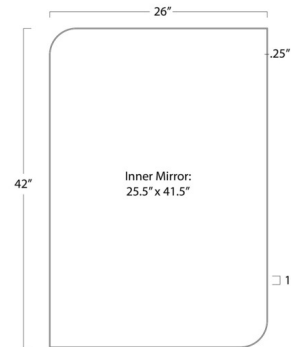

### Description

The Amara Mirror brings a simple, refined look to your space. This piece shines on its own merits with a thin, frame that makes it feel airy and seamless in your space. Opposite rounded corners and angled corners reflect an attention to subtle detail and design.

### Specifications

COLOR	Mirror
BODY FINISH	Gold
WATTAGE	N/A
DIMMER	N/A
DIMENSIONS	26"W x 42"H x 1"D
BULB	N/A
COUNTRY OF ORIGIN	China

CLICK TO VIEW PRODUCT

Notes: