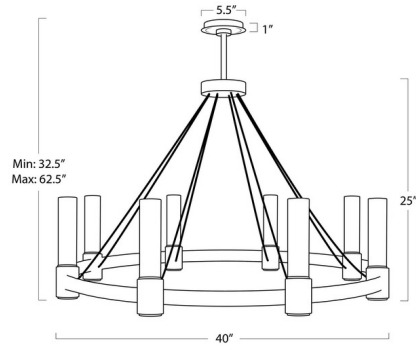

### Specifications

COLOR . . . . . Opal White  
BODY FINISH . . . . . Oil Rubbed Bronze  
WATTAGE . . . . . 56W  
DIMMER . . . . . Standard 120V  
DIMENSIONS . . . . . 40"W x 32.5"H  
BULB NOT INCLUDED . . . . . 8 x T10/Medium (E26)/7W/120V LED  
COUNTRY OF ORIGIN . . . . . China

### Technical Information

PRODUCT DIMENSIONS . . . . . Min/Max Adjustable Overall Height: 32.5" - 62.5"

Notes:

Shown in oil rubbed bronze / opal white

CLICK TO VIEW PRODUCT