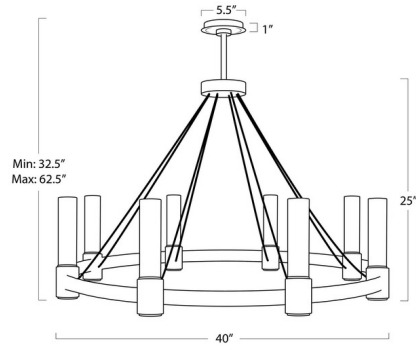

Specifications

COLOR Opal White
BODY FINISH Oil Rubbed Bronze
WATTAGE 56W
DIMMER Standard 120V
DIMENSIONS 40"W x 32.5"H
BULB NOT INCLUDED 8 x T10/Medium (E26)/7W/120V LED
COUNTRY OF ORIGIN China

Technical Information

PRODUCT DIMENSIONS Min/Max Adjustable Overall Height: 32.5" - 62.5"

Notes:

Shown in oil rubbed bronze / opal white

CLICK TO VIEW PRODUCT