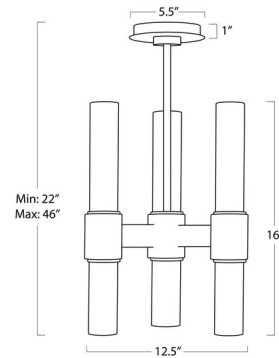

CLICK TO VIEW PRODUCT

Notes: