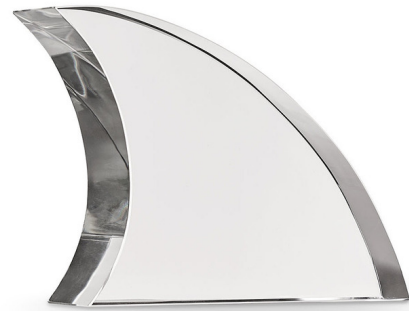

Lightology

lightology.com
866-954-4489
04-25-26

Project: _____

Company: _____

Location: _____ Fixture Type: _____

SPEC #: **RGN1460050**

Approved On: _____ Approved By: _____

Fin Crystal Sculpture

By Regina Andrew

Description

The Fin Crystal Sculpture is inspired by a vintage art piece. A graphic figure for an elevated coastal-modern vibe. The clear sculptural fin invites light to reflect and flow through your space with a nod to the deep blue sea.

Shown in crystal

Specifications

COLOR	N/A
BODY FINISH	Crystal
WATTAGE	N/A
DIMMER	N/A
DIMENSIONS	10.75"W x 8.5"H x 2.75"D
BULB	N/A
COUNTRY OF ORIGIN	China

CLICK TO VIEW PRODUCT

Notes: