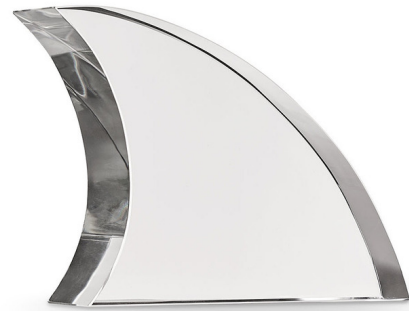

## Fin Crystal Sculpture

By Regina Andrew

### Description

The Fin Crystal Sculpture is inspired by a vintage art piece. A graphic figure for an elevated coastal-modern vibe. The clear sculptural fin invites light to reflect and flow through your space with a nod to the deep blue sea.

Shown in crystal

### Specifications

COLOR	N/A
BODY FINISH	Crystal
WATTAGE	N/A
DIMMER	N/A
DIMENSIONS	10.75"W x 8.5"H x 2.75"D
BULB	N/A
COUNTRY OF ORIGIN	China

CLICK TO VIEW PRODUCT

Notes: