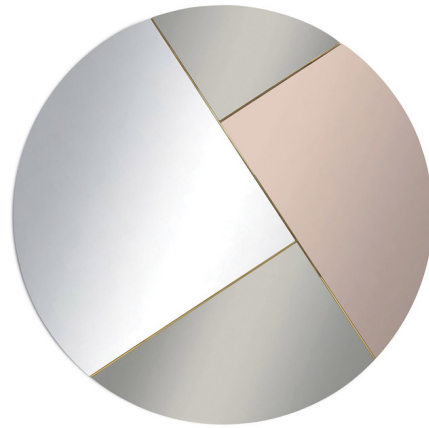

Lightology

lightology.com
866-954-4489
05-24-26

Project: _____

Company: _____

Location: _____ Fixture Type: _____

SPEC #: **RGN1460054**

Approved On: _____ Approved By: _____

Iris Round Mirror

By Regina Andrew

Description

The Iris Round Mirror is inspired by the rich smokey and rosy tones of 70s and 80s sunglasses. The round Mirror channels vintage Hollywood glamour with a modern twist. Its geometric design, framed in polished brass like classic retro eyewear, brings a timeless elegance to any space.

Shown in multicolor / mirror

Specifications

COLOR	Mirror
BODY FINISH	Multicolor
WATTAGE	N/A
DIMMER	N/A
DIMENSIONS	36"W x 36"H x 0.75"D
BULB	N/A
COUNTRY OF ORIGIN	China

CLICK TO VIEW PRODUCT

Notes: