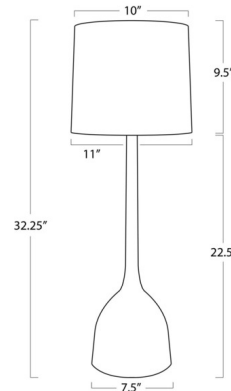

By Regina Andrew

Description

The Logan Table Lamp elevates both style and versatility with its sleek, streamlined design. Thoughtfully proportioned to make a statement, it adds depth and drama while effortlessly layering light in open, spacious interiors. Three way switch is located on the lamp socket.

Specifications

COLOR Natural Linen
BODY FINISH Oil Rubbed Bronze
WATTAGE 25W
DIMMER Included
DIMENSIONS 11"W x 32.25"H
BULB NOT INCLUDED 1 x A19 3-Way/Medium (E26)/25W/120V LED
COUNTRY OF ORIGIN China

Technical Information

PRODUCT DIMENSIONS Cord: 96"

Shown in oil rubbed bronze / natural linen

CLICK TO VIEW PRODUCT

Notes: