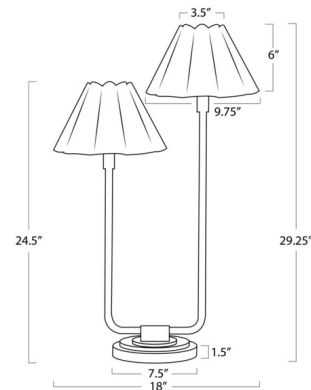

### Specifications

COLOR . . . . . Green  
BODY FINISH . . . . . Blackened Brass  
WATTAGE . . . . . 18W  
DIMMER . . . . . N/A  
DIMENSIONS . . . . . 18"W x 29.25"H  
BULB NOT INCLUDED . . . . . 2 x B10/Candelabra (E12)/9W/120V LED  
COUNTRY OF ORIGIN . . . . . China

### Technical Information

PRODUCT DIMENSIONS . . . . . Cord: 96"

CLICK TO VIEW PRODUCT

Notes: