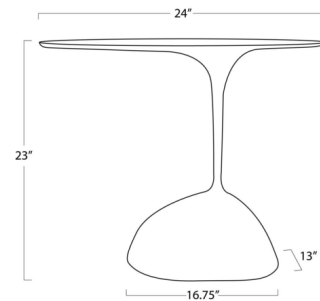

Lightology

lightology.com
866-954-4489
07-01-26

Project: _____

Company: _____

Location: _____ Fixture Type: _____

SPEC #: **RGN1460071**

Approved On: _____ Approved By: _____

Rizzo Accent Side Table

By Regina Andrew

Description

The Rizzo Accent Side Table effortlessly blends organic fluidity with industrial edge, creating a bold interplay of balance and contrast. Its oval tabletop rises gracefully on a slender, offset arm anchored by a sculptural, organically shaped base, creating an artful statement in form and function.

Shown in silver

Specifications

COLOR	N/A
BODY FINISH	Silver
WATTAGE	N/A
DIMMER	N/A
DIMENSIONS	24\"W x 23\"H x 13\"D
BULB	N/A
COUNTRY OF ORIGIN	India

CLICK TO VIEW PRODUCT

Notes: