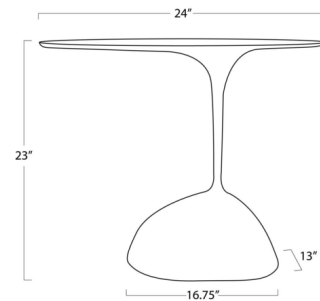

Lightology

lightology.com
866-954-4489
04-25-26

Project: _____

Company: _____

Location: _____ Fixture Type: _____

SPEC #: **RGN1460071**

Approved On: _____ Approved By: _____

Rizzo Accent Side Table

By Regina Andrew

Description

The Rizzo Accent Side Table effortlessly blends organic fluidity with industrial edge, creating a bold interplay of balance and contrast. Its oval tabletop rises gracefully on a slender, offset arm anchored by a sculptural, organically shaped base, creating an artful statement in form and function.

Shown in silver

Specifications

COLOR	N/A
BODY FINISH	Silver
WATTAGE	N/A
DIMMER	N/A
DIMENSIONS	24\"W x 23\"H x 13\"D
BULB	N/A
COUNTRY OF ORIGIN	India

CLICK TO VIEW PRODUCT

Notes: