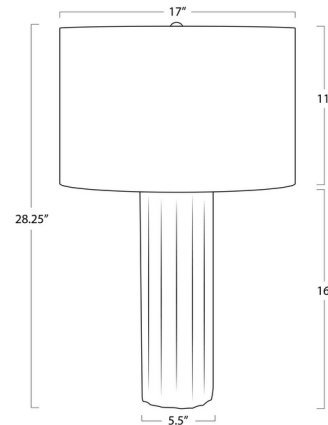

Lightology

lightology.com
866-954-4489
07-08-26

Project: _____
Company: _____
Location: _____ Fixture Type: _____
SPEC #: **RGN1460075**
Approved On: _____ Approved By: _____

Tambour Table Lamp

By Regina Andrew

Description

The Tambour Table Lamp features a modern scalloped design with a natural concrete base, highlighting its unique texture and shape. The elegant natural brass components complement the body, creating a striking contrast of materials. This blend of industrial and refined elements adds a sophisticated touch to any room, making it a stylish choice for contemporary decor. Three-way cast turn knob is located on the lamp socket.

Shown in black marble / natural linen

Specifications

COLOR	Natural Linen
BODY FINISH	Black Marble
WATTAGE	27W
DIMMER	Included
DIMENSIONS	17"W x 28.25"H
BULB NOT INCLUDED	1 x A19 3-Way/Medium (E26)/27W/120V LED
COUNTRY OF ORIGIN	India