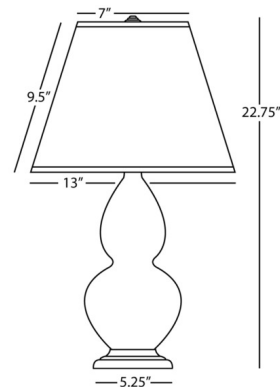

## Double Gourd Small Table Lamp

By Robert Abbey

### Description

The Double Gourd Small Table Lamp brings a graceful beauty to your interior space. The unique, curved body rests on a metal or lucite base and is topped with a cone shaped shade that casts warm shadows across your room. The shades with a colored interior lining create a gradient effect on the lamp's body when illuminated. Full range dimmer is located on the lamp socket.

### Specifications

COLOR . . . . . Bright Blue / Gray Lining  
BODY FINISH . . . . . Mint  
WATTAGE . . . . . 25W  
DIMMER . . . . . Included  
DIMENSIONS . . . . . 13"W x 22.75"H  
BULB NOT INCLUDED . . . . . 1 x A19/Medium (E26)/25W/120V LED  
COUNTRY OF ORIGIN . . . . . United States

### Technical Information

PRODUCT DIMENSIONS . . . . . Silver Cord: 96"

CLICK TO VIEW PRODUCT

Notes: