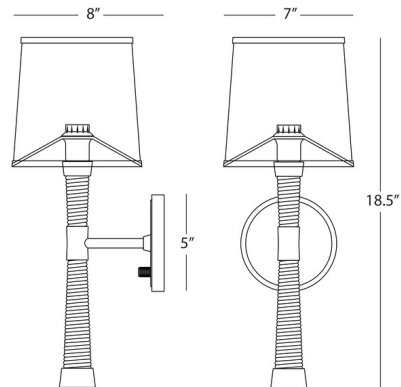

### Description

The Hatteras Wall Sconce brings both coastal charm and modern elegance to your interior space. The natural Rope wrapped body is complemented with metal accents and topped with a tapered, hardback fabric shade that casts warm light across your room. Full range dimmer is located on the backplate. May be used with the included cord with plug as a plug-in option or Hardwired.

### Specifications

COLOR	Heather Linen
BODY FINISH	Modern Brass / Natural Rope
WATTAGE	9W
DIMMER	Standard 120V
DIMENSIONS	7"W x 18.5"H x 8"D
BULB NOT INCLUDED	1 x B10/Candelabra (E12)/9W/120V LED
COUNTRY OF ORIGIN	China