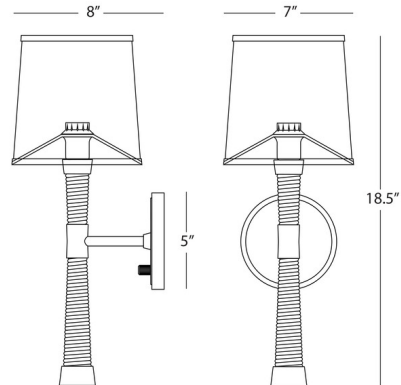

### Description

The Hatteras Wall Sconce brings both coastal charm and modern elegance to your interior space. The natural Rope wrapped body is complemented with metal accents and topped with a tapered, hardback fabric shade that casts warm light across your room. Full range dimmer is located on the backplate. May be used with the included cord with plug as a plug-in option or Hardwired.

### Specifications

COLOR	Heather Linen
BODY FINISH	Modern Brass / Natural Rope
WATTAGE	9W
DIMMER	Standard 120V
DIMENSIONS	7"W x 18.5"H x 8"D
BULB NOT INCLUDED	1 x B10/Candelabra (E12)/9W/120V LED
COUNTRY OF ORIGIN	China