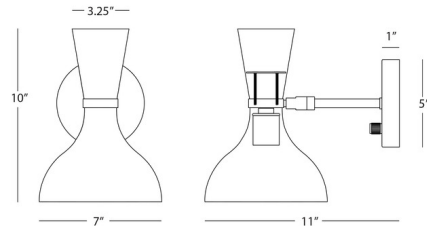

By Robert Abbey

Description

The Clare Wall Sconce brings a timeless midcentury modern look to your interior space. The elegant dome shade is complemented with a solid matching or contrasting top color to give your room a dramatic statement piece. Warm shadows of light are cast down across your room. Full Range dimmer switch is located on the backplate. May be used with the included cord with plug and cord covers as a plug-in option or Hardwired.

Shown in modern brass / pumpkin

Specifications

COLOR Pumpkin
BODY FINISH Modern Brass
WATTAGE 9W
DIMMER Standard 120V
DIMENSIONS 7"W x 10"H x 11"D
BULB NOT INCLUDED 1 x A19/Medium (E26)/9W/120V LED
COUNTRY OF ORIGIN Malaysia