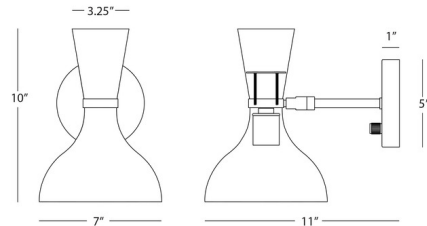

By Robert Abbey

Description

The Clare Wall Sconce brings a timeless midcentury modern look to your interior space. The elegant dome shade is complemented with a solid matching or contrasting top color to give your room a dramatic statement piece. Warm shadows of light are cast down across your room. Full Range dimmer switch is located on the backplate. May be used with the included cord with plug and cord covers as a plug-in option or Hardwired.

Shown in modern brass / pumpkin

Specifications

COLOR	Pumpkin
BODY FINISH	Modern Brass
WATTAGE	9W
DIMMER	Standard 120V
DIMENSIONS	7"W x 10"H x 11"D
BULB NOT INCLUDED	1 x A19/Medium (E26)/9W/120V LED
COUNTRY OF ORIGIN	Malaysia