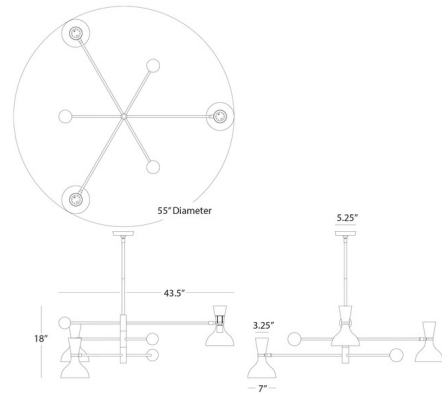

By Robert Abbey

Description

The Clare Arm Pendant brings a timeless midcentury modern look to your interior space. Each elegant dome shade is balanced by a ball counterweight, and complemented with a solid matching or contrasting top color to give your room a dramatic statement piece. Move the shades into your desired position by rotating at the joint.

Shown in modern brass / mint / lily

Specifications

COLOR Mint / Lily
BODY FINISH Modern Brass
WATTAGE 27W
DIMMER Standard 120V
DIMENSIONS 55\"/>

CLICK TO VIEW PRODUCT

Notes: