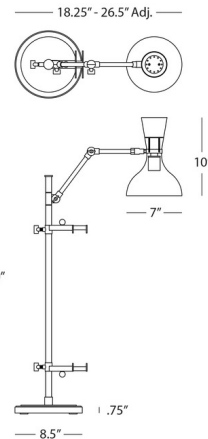

### Description

The Clare Easel Table Lamp brings a timeless midcentury modern look to your interior space. The elegant dome shade is complemented with a solid matching or contrasting top color to give your room a dramatic statement piece. With dual, adjustable arms, warm shadows of light are cast beautifully on your work of art. Full Range dimmer switch is located on the cord. Adjust the clamp to hold your art. The max depth of the frame for art is 2.25 inches. Height is adjustable from 30.375 inches to 46.625 inches. Depth of the arms is adjustable from 18.25 inches to 26.5 inches.

### Specifications

COLOR . . . . . Baby Blue / Lily  
BODY FINISH . . . . . Polished Nickel  
WATTAGE . . . . . 9W  
DIMMER . . . . . Included  
DIMENSIONS . . . . . 8.5"W x 45"H x 26.5"D  
BULB NOT INCLUDED . . . . . 1 x A19/Medium (E26)/9W/120V LED  
COUNTRY OF ORIGIN . . . . . Malaysia

### Technical Information

PRODUCT DIMENSIONS . . . . . Cord: 96"

Shown in polished nickel / baby blue / lily

Notes:

CLICK TO VIEW PRODUCT